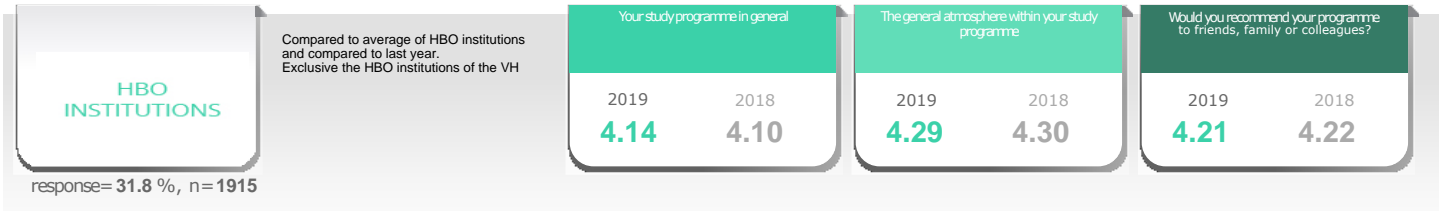

NATIONAL STUDENT SURVEY 2019

The factsheets are based on all response of the 'Benchmarkbestand' (with n5 rule).

STUDENT SATISFACTION REGARDING THE 17 THEMES

Compared to average of HBO institutions and compared to last year. (excluding the HBO institutions that are part of the VH).